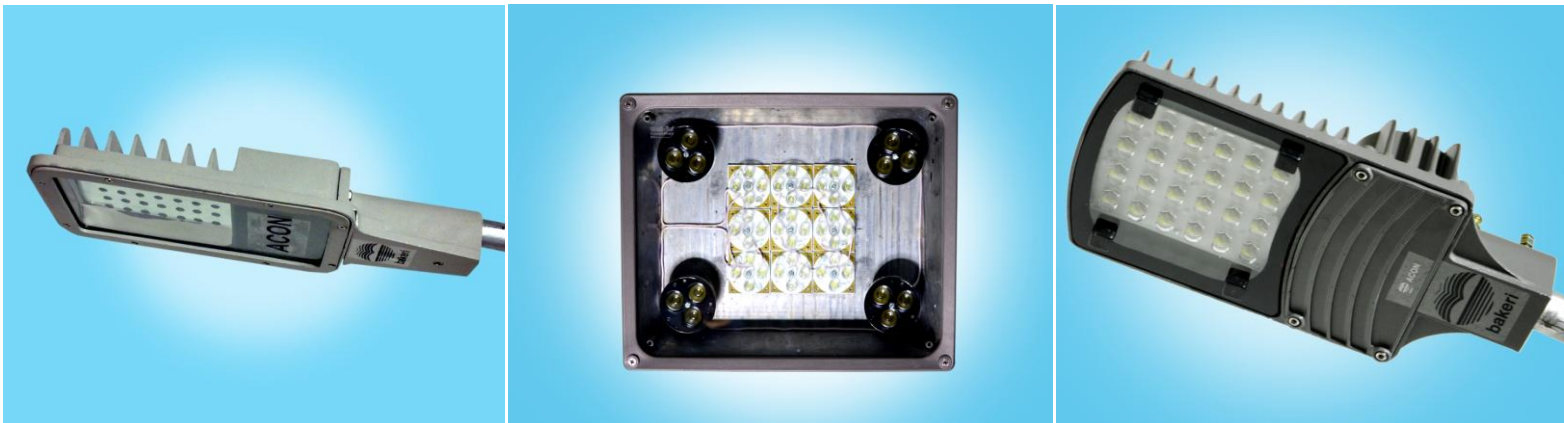

ACON LUXON LED STREET LIGHT

- Introducing the Next Generation ACON Luxon LED Street Light - **SMALL & WHITE, CLEAN & BRIGHT!**
- **Bright, Uniform Light** falling not only **along** the road but also **across** the road.
- **Customize** this luminary according to your requirements (pole height & span) **& save energy up to 85%.**

PAYBACK PERIOD BETWEEN 6 MONTHS TO 24 MONTHS!

ACON HIGHBAY/MIDBAY/LOWBAY FIXTURES

- To make the lighting special, we first **commit to understand the space**
- **Consumes nearly half the energy** as compared to other LED Fixtures
- Delivers not just cool white light but **clean white light with outstanding visibility**

ACON CUSTOMIZED LED FIXTURES

- We offer **Customized & Optimally designed LED Fixtures** for all applications and as per your requirement so as to need minimum power (**about half that of other LED Fixtures**)
- Give us **your requirements and we will design** and provide you with optimized energy efficient solutions.
- Suveg **innovation management** is about creating and capturing new value in new ways - through customized products, services, new processes, new technologies or applications for sustainable path to **growth and innovation**.